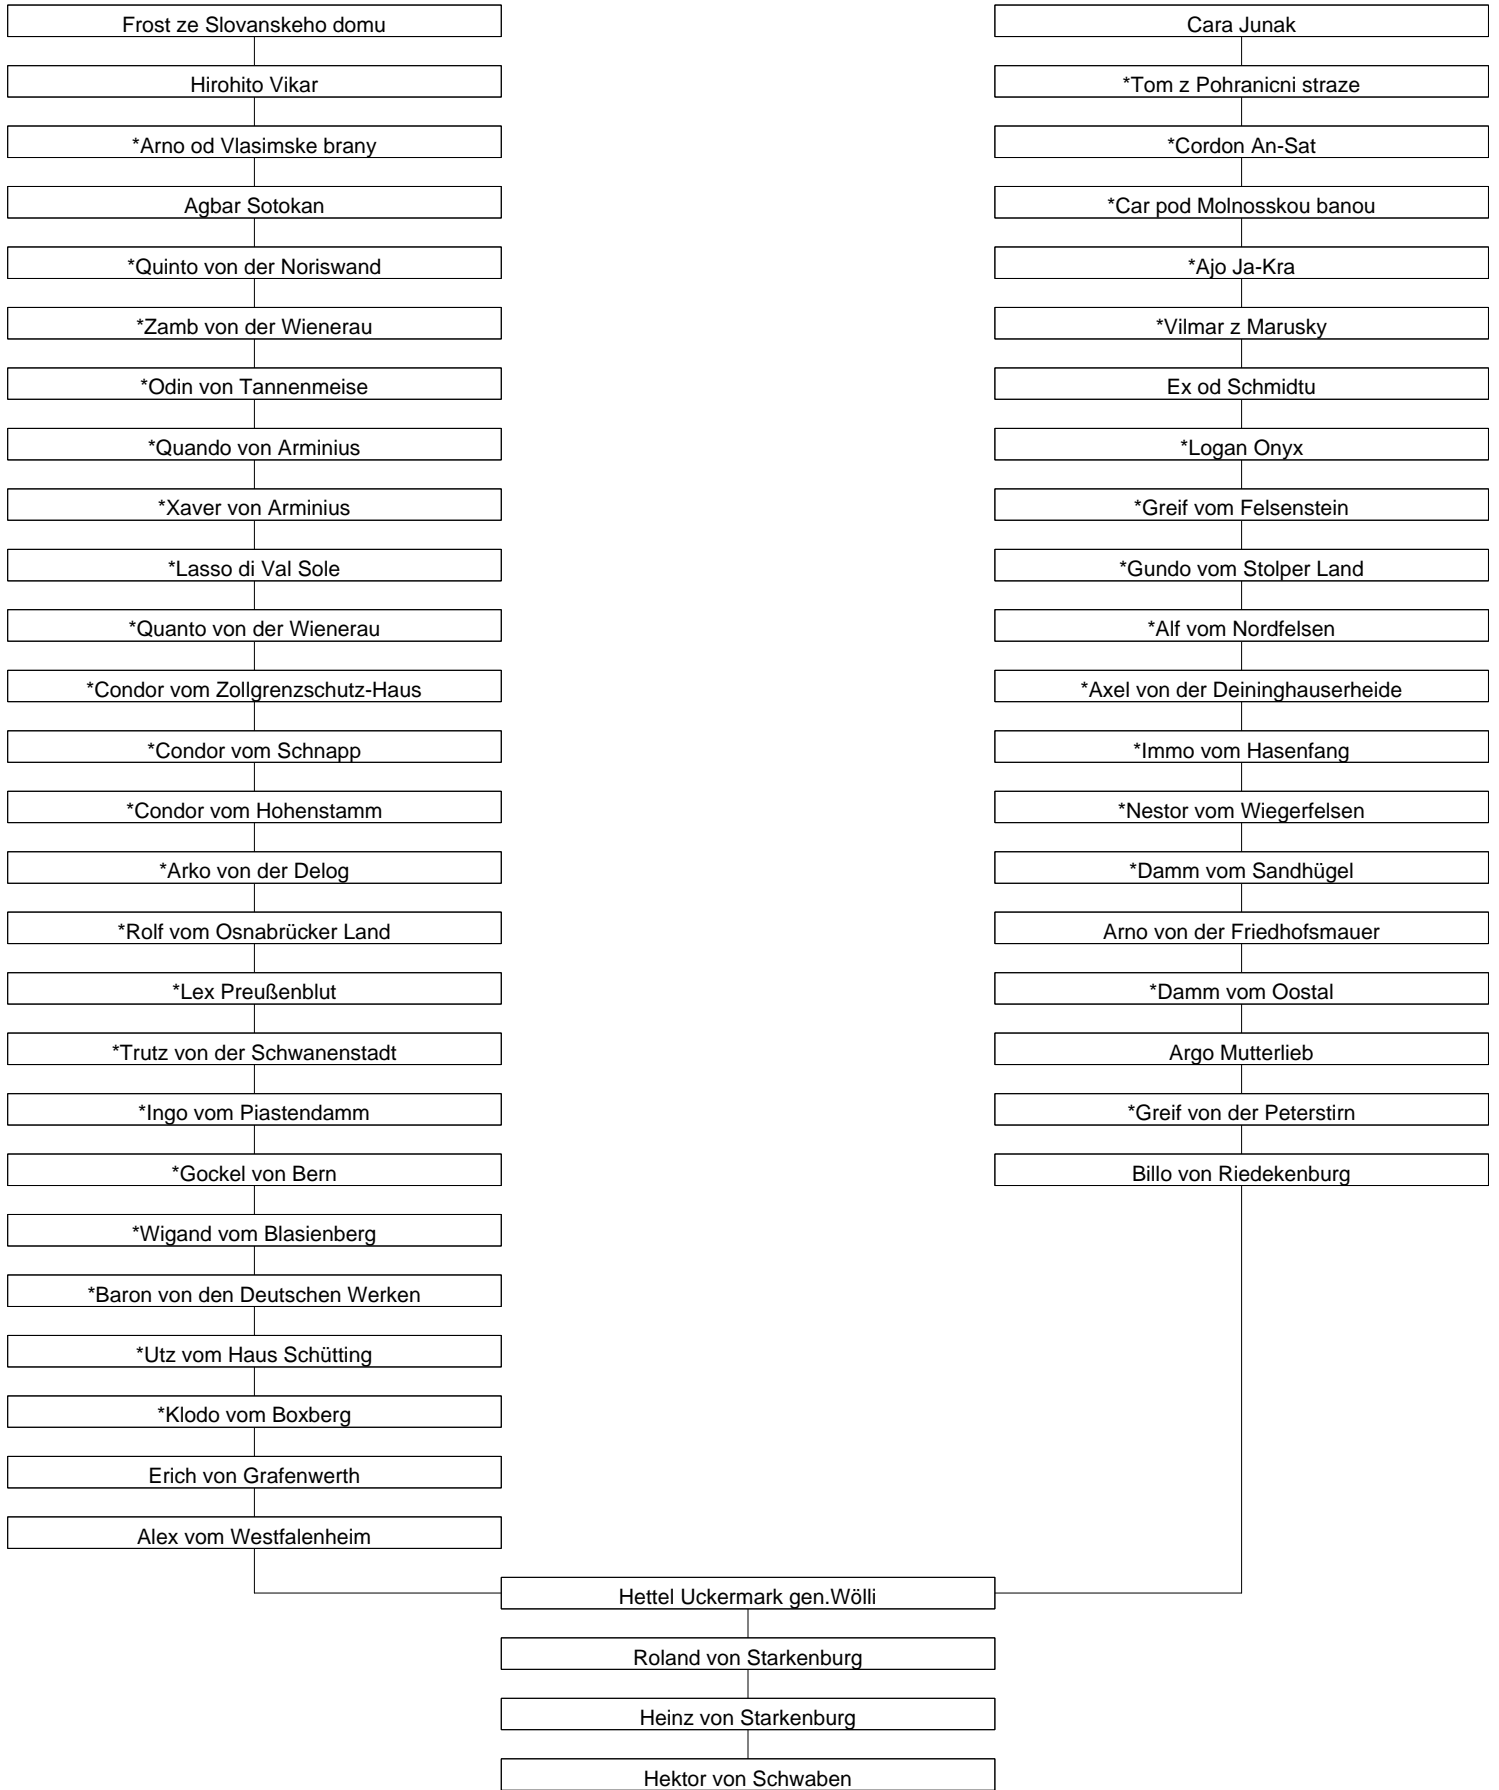

## Male Bloodline for Verdi